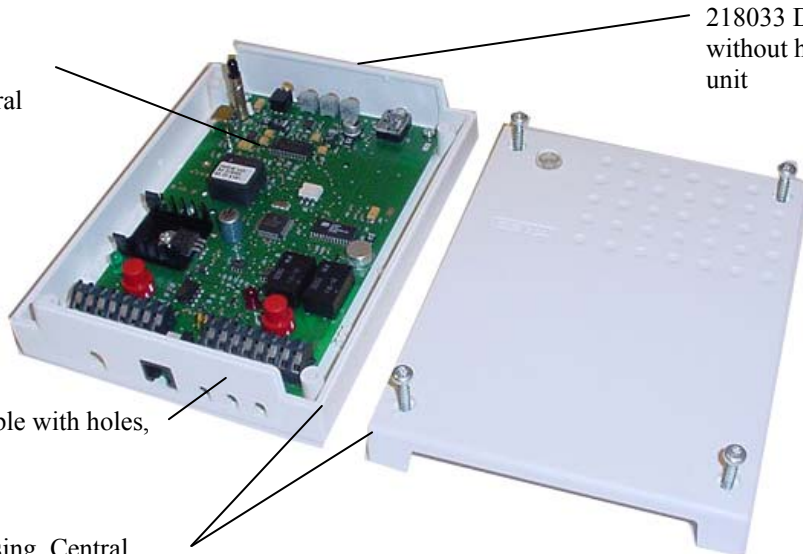

## Spare parts and accessories to Gewa Duocom

218055 Duocom  
Circuit board, Central  
unit

218033 Duocom gable  
without holes, Central  
unit

218032 Duocom Gable with holes,  
Central unit

218030 Duocom Casing, Central  
unit