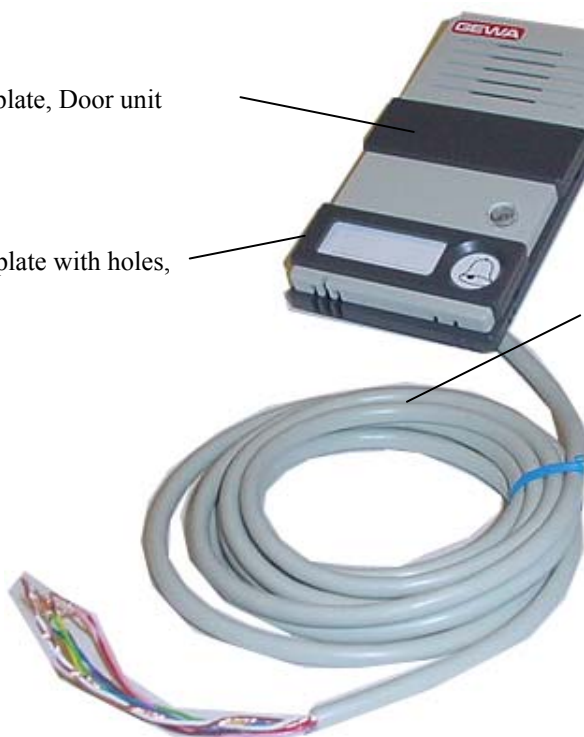

218025 Duocom Cover plate, Door unit

218026 Duocom Cover plate with holes,
Door unit

218020 Duocom Cable, Door
unit