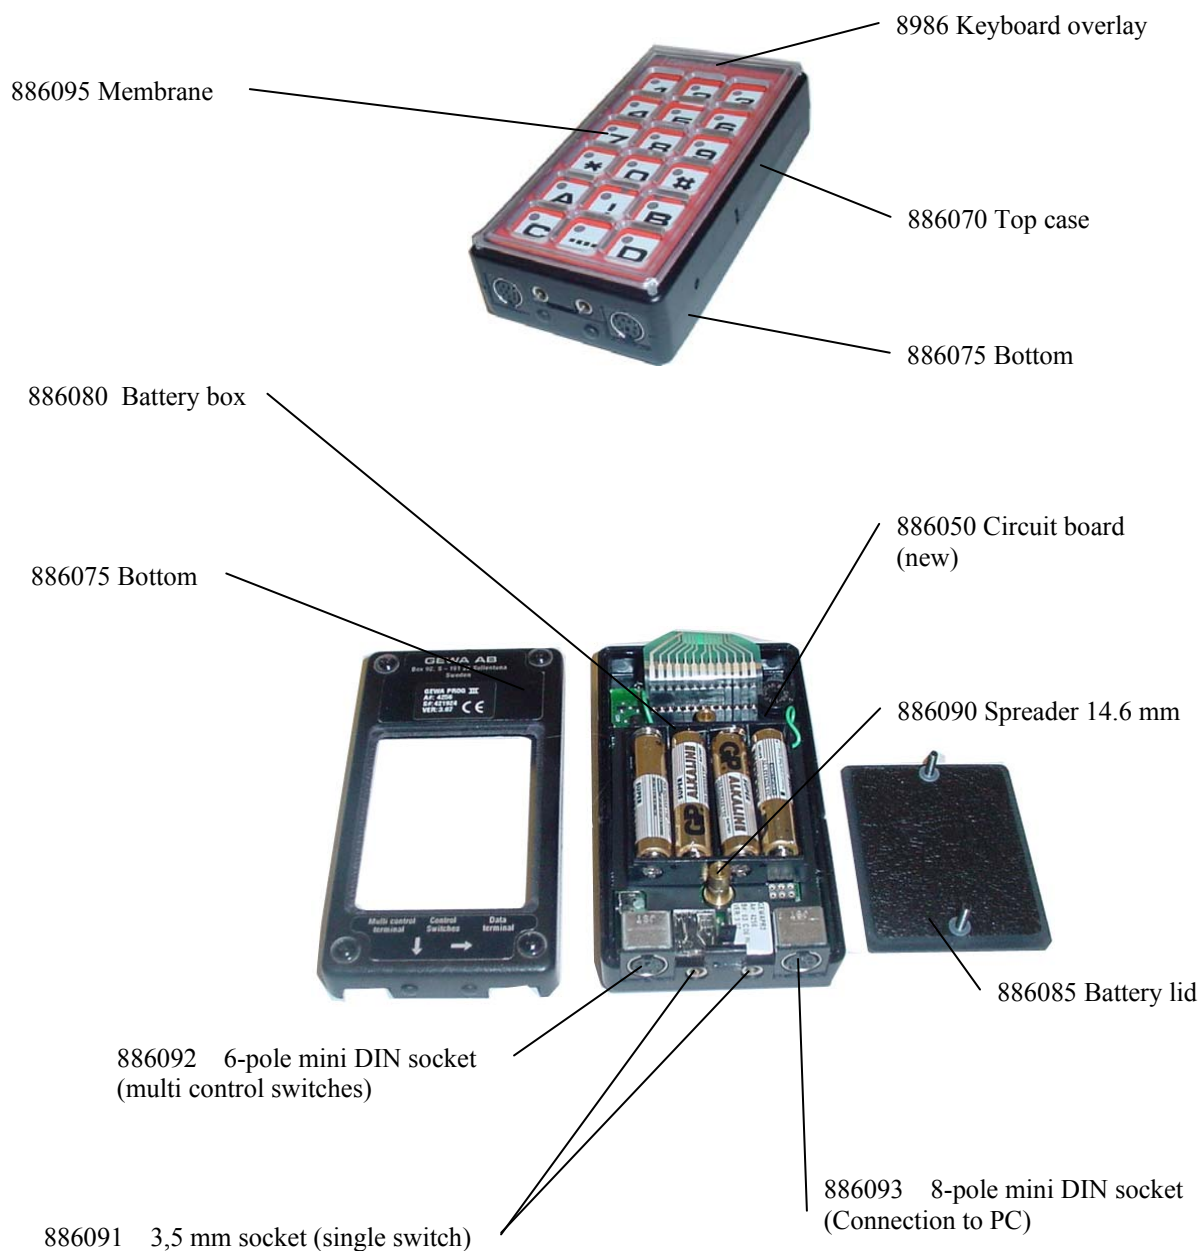

## Spare parts and accessories to Gewa Prog III

### Model

4256 Gewa Prog III (standard product)

### Spare Parts